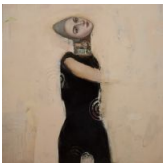

Michele Mikesell
Mis en Scene, 2021
oil on canvas
35.43h x 35.43w in
90h x 90w cm
Unique

$ 7,800.00