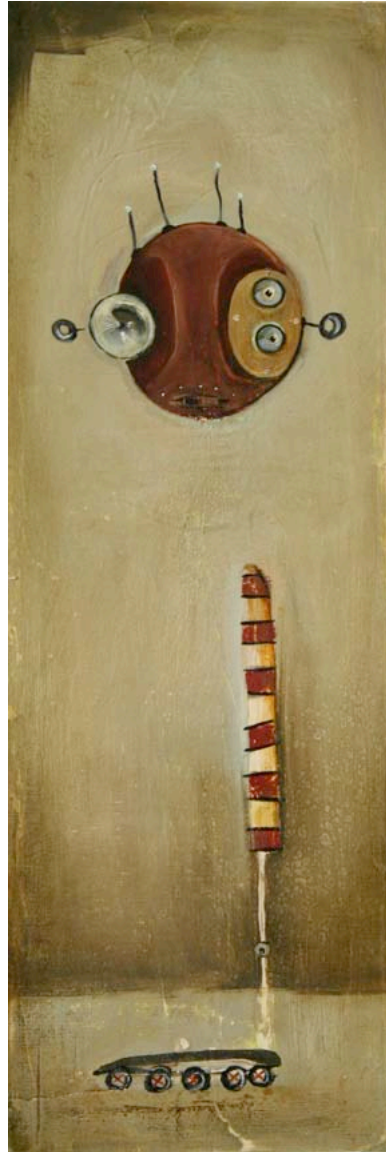

Michele Mikesell
Designer Babies

John Henry

2009 - oil and enamel on canvas - 4x12 inches

DECORAZON

bishop arts district - 417 n. bishop ave. dallas, tx 75208 usa
ph/fax: 214.946.1003 www.decorazongallery.com